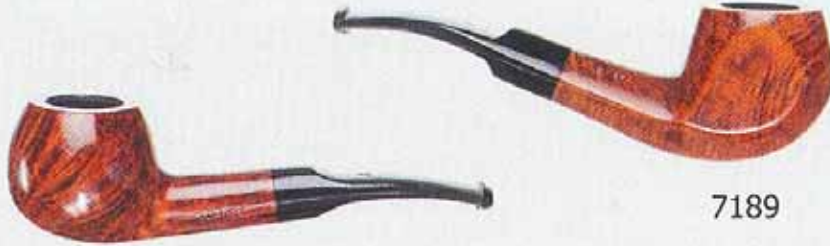

New Era – Poggio

7124

7189