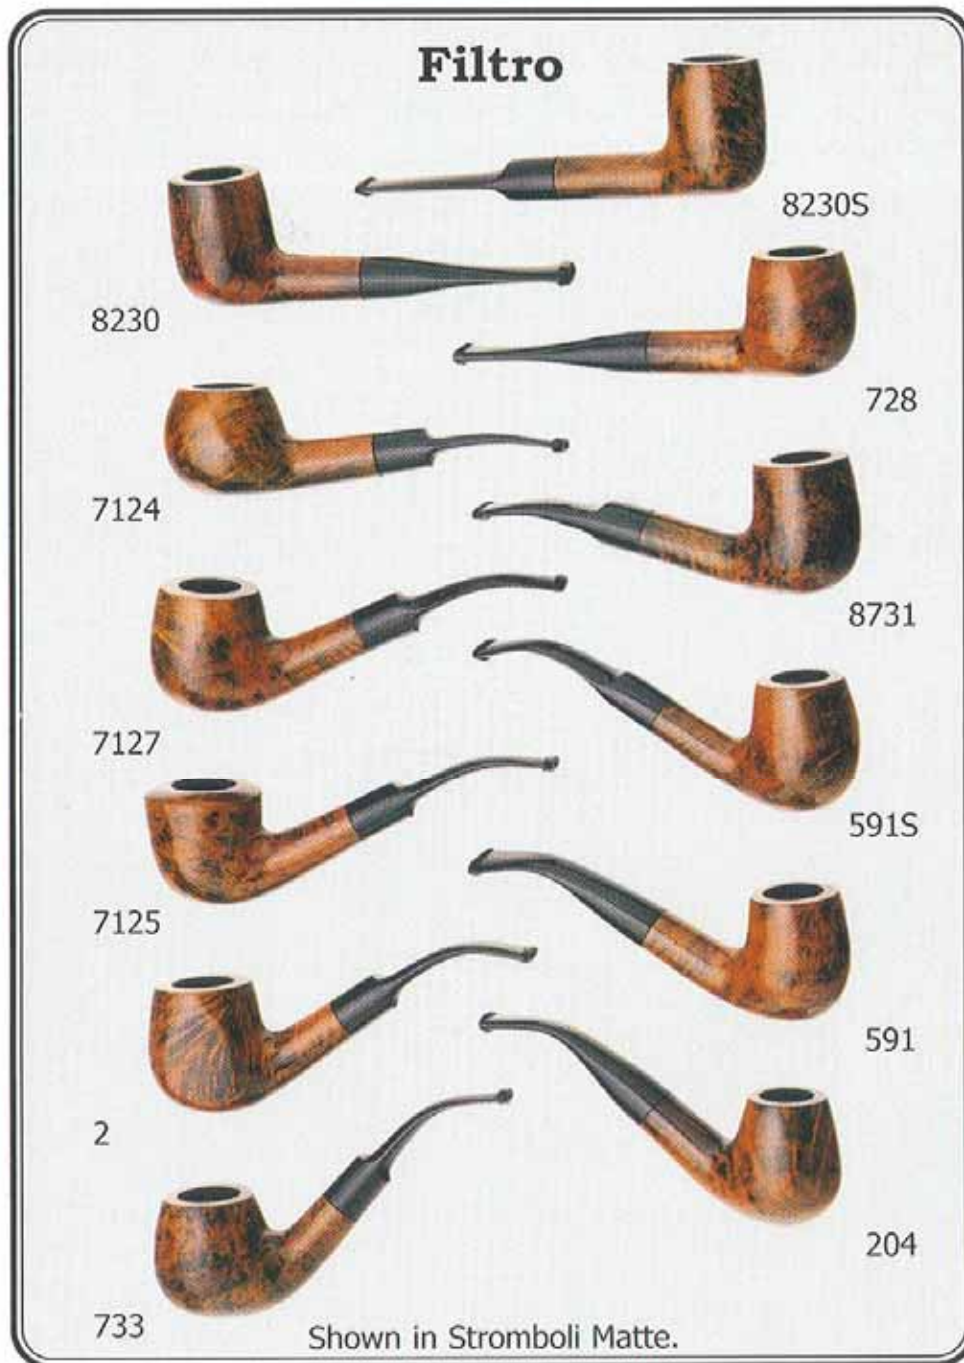

Cloth sleeve. Each or set of 6 assorted.

**Angera Satinato**

**Color:** Walnut      **Finishes:** Polished and Matte  
Engraved band with black Lucite DF system stem.  
Lorenzo logo box, sleeve and tag included.  
Each or set of 12.

**Angera**

Left shown in polished.

Right shown in matte.

**Color:** Walnut      **Finishes:** Polished and Matte  
Ribbed band with black Lucite DF system stem.  
Lorenzo logo box, sleeve and tag included.  
Each or set of 12.